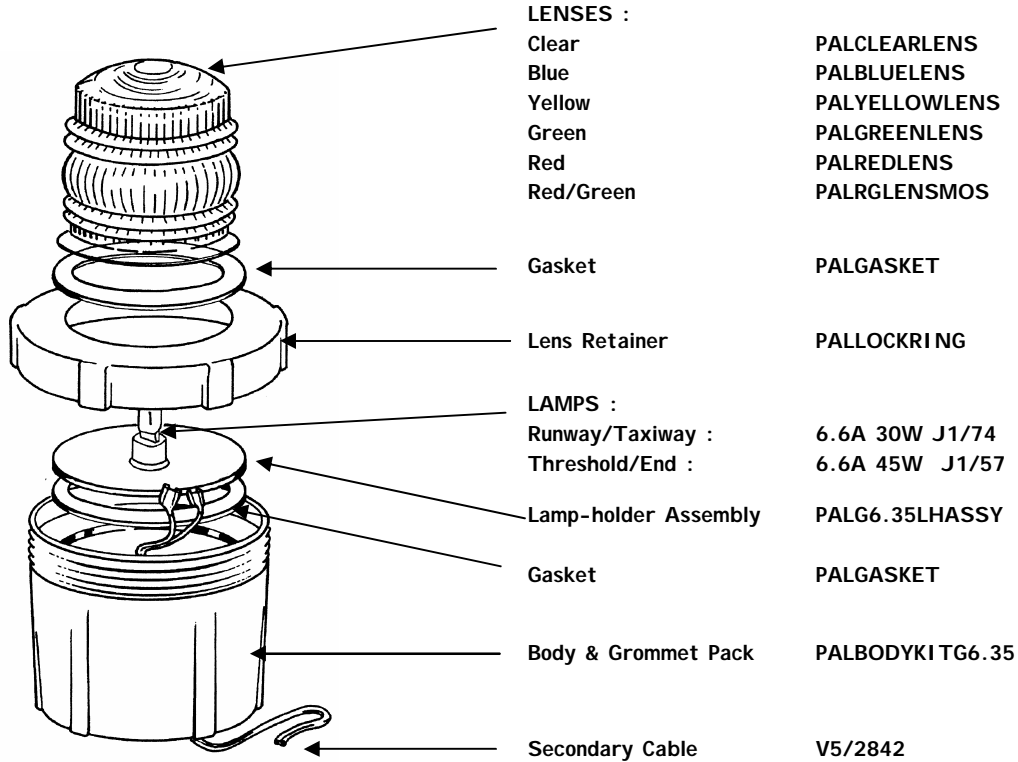

AIRPORT LIGHTING SPECIALISTS

P.O. BOX 94, ROSANNA, VIC. 3084 AUSTRALIA
 email: sales@airportlighting.com.au
 Phone: (03) 9432 0511 Fax: (03) 9432 1952

PAL G6.35 exploded diagram

Description of G6.35 Parts	Catalogue Numbers
CLEAR Lens	PALCLEARLENS
BLUE Lens	PALBLUELENS
YELLOW Lens	PALYELLOWLENS
GREEN Lens	PALGREENLENS
RED Lens	PALREDLENS
RED/GREEN Lens (MOS compliant)	PALRGLENSMOS
Gasket (single)	PALGASKET
Lens Retaining Nut	PALLOCKRING
LAMP, G6.35, 30W, runway & taxiway	J1/74
LAMP, G6.35, 45W, threshold/end	J1/57
Body & Grommet Pack	PALBODYKITG6.35
BA20 Lamp-holder with Reflector Plate	PALG6.35LHASSY