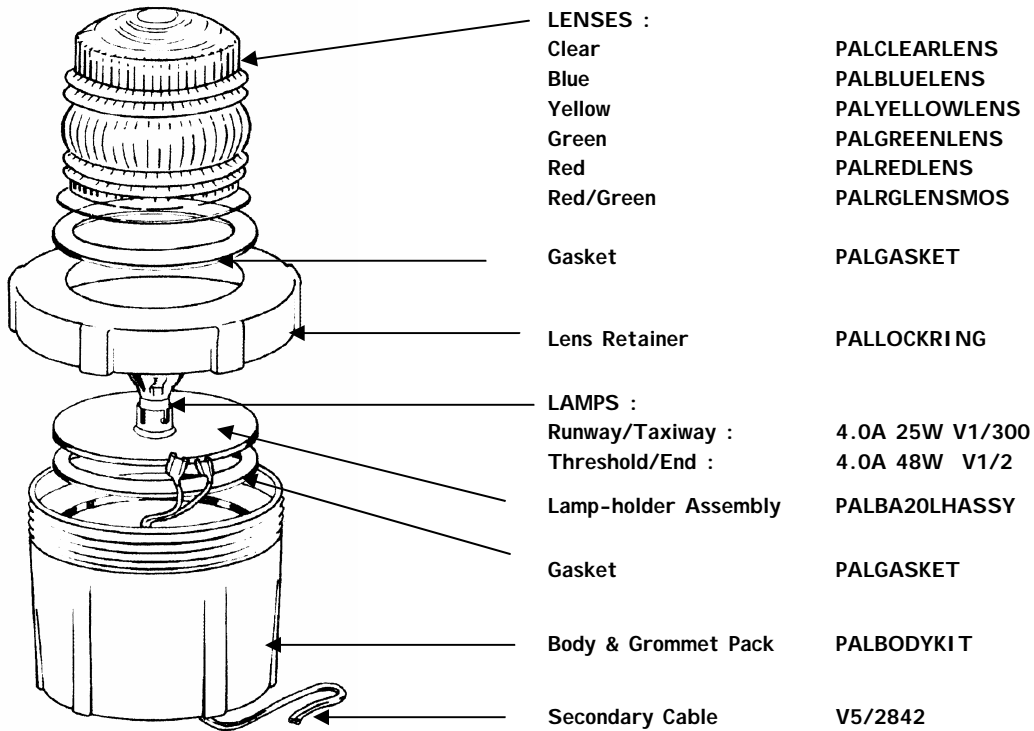

AIRPORT LIGHTING SPECIALISTS

P.O. BOX 94, ROSANNA, VIC. 3084 AUSTRALIA

email: sales@airportlighting.com.au

Phone: (03) 9432 0511 Fax: (03) 9432 1952

PAL BA20 exploded diagram

Description of BA20 Parts	Catalogue Numbers
CLEAR Lens	PALCLEARLENS
BLUE Lens	PALBLUELENS
YELLOW Lens	PALYELLOWLENS
GREEN Lens	PALGREENLENS
RED Lens	PALREDLENS
RED/GREEN Lens (MOS compliant)	PALRGLENS MOS
Gasket (single)	PALGASKET
Lens Retaining Nut	PALLOCKRING
LAMP, BA20, 25W, runway & taxiway	V1/300
LAMP, BA20, 48W, threshold/end	V1/2
Body Kit (inc. grommets & gaskets)	PALBODYKIT
BA20 Lamp-holder with Reflector Plate	PALBA20LHASSY